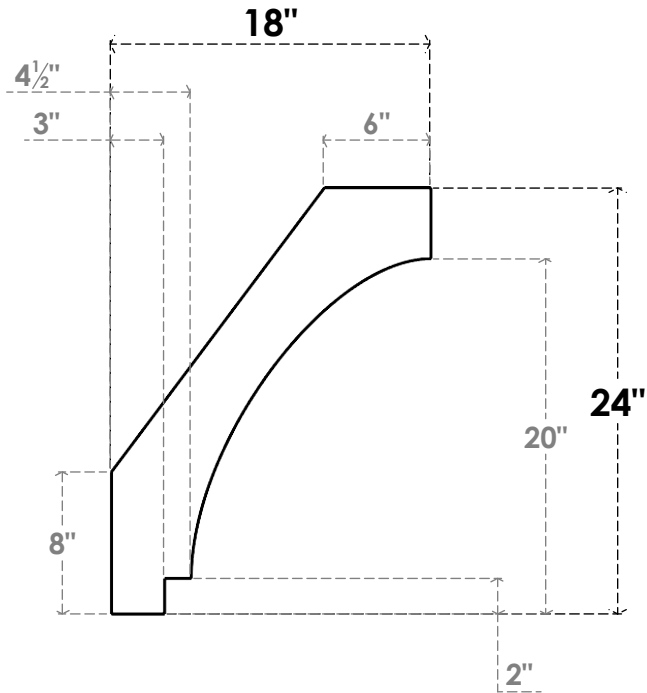

ITEM NUMBER: BRCPO050X18000X24000IMP

5"W X 18"D X 24"H IMPERIAL ARCHITECTURAL GRADE PVC OPEN BRACE

SIDE PROFILE

FRONT PROFILE

ISOMETRIC

EKENA MILLWORK
2300 WEST MAIN ST.
CLARKSVILLE, TX 75426
TOLL FREE: 866-607-0453
WWW.EKENAMILLWORK.COM