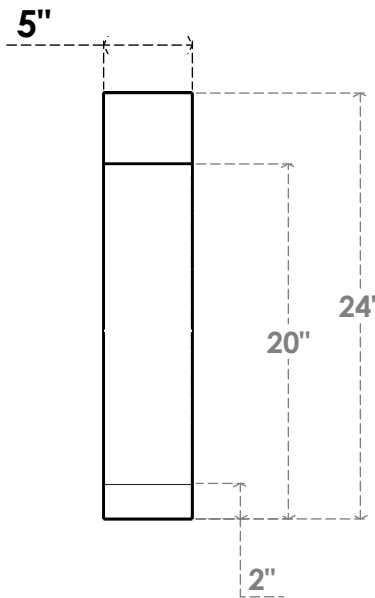

ITEM NUMBER: BRCPO050X18000X24000IMP

5"W X 18"D X 24"H IMPERIAL ARCHITECTURAL GRADE PVC OPEN BRACE

SIDE PROFILE

FRONT PROFILE

ISOMETRIC

EKENA MILLWORK
2300 WEST MAIN ST.
CLARKSVILLE, TX 75426
TOLL FREE: 866-607-0453
WWW.EKENAMILLWORK.COM