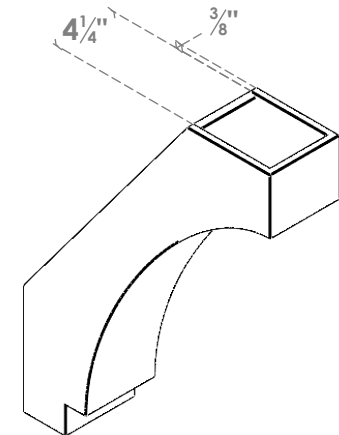

ITEM NUMBER: BRCPO050X18000X24000IMP

5"W X 18"D X 24"H IMPERIAL ARCHITECTURAL GRADE PVC OPEN BRACE

SIDE PROFILE

FRONT PROFILE

ISOMETRIC

EKENA MILLWORK
2300 WEST MAIN ST.
CLARKSVILLE, TX 75426
TOLL FREE: 866-607-0453
WWW.EKENAMILLWORK.COM